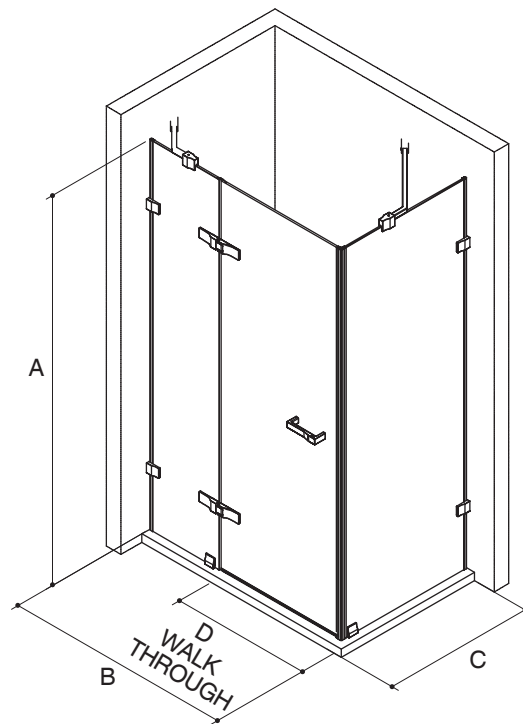

Recommended Accessories			
K-17232X	Shower Tower, height 1830 mm	<input type="checkbox"/> 0	
K-17233X	Shower Tower, height 1000 mm	<input type="checkbox"/> 0	

Product Specification:

Pivot shower door shall have 8 mm thick tempered glass and multiple laminate glass designs and CleanCoat. Product shall have tempered glass ensures maximum safety and durability. Product shall have hinges passed test open-close at 200,000 times. Product shall have 30-degree hinge automatic homing feature. Product can open the door inside and outside, two-way choices and meet different space. Product shall include stainless steel handle modern style, anti-corrosion and rusty. Product can choose to open the door (left or right hand door open for K-36950T only). Product can be customized non standard (For K-36950T only). Product shall be Kohler Model K-____-____-_____.

SINGULIER

Recommended Accessories			
K-37069X	Shower divider, square, contemporary, 900 x 900 x 60 mm	<input type="checkbox"/> 0	<input type="checkbox"/> LN
K-37070X	Shower divider, square, contemporary, 1000 x 1000 x 60 mm	<input type="checkbox"/> 0	<input type="checkbox"/> LN
K-37071X	Shower divider, square, contemporary, 1200 x 1200 x 60 mm	<input type="checkbox"/> 0	<input type="checkbox"/> LN
K-37081X	Shower divider, square, classic, 900 x 900 x 100 mm	<input type="checkbox"/> 0	<input type="checkbox"/> LN
K-37082X	Shower divider, square, classic, 1000 x 1000 x 100 mm	<input type="checkbox"/> 0	<input type="checkbox"/> LN
K-37083X	Shower divider, square, classic, 1200 x 1200 x 100 mm	<input type="checkbox"/> 0	<input type="checkbox"/> LN

Technical Information

Fixture:	
Weight	71.5 kg

Dimensions are approximate.
Unit: mm.

Installation Notes

Install this product according to the installation guide.
Width more than 1500 mm the fixed glass need to add glass support rod.