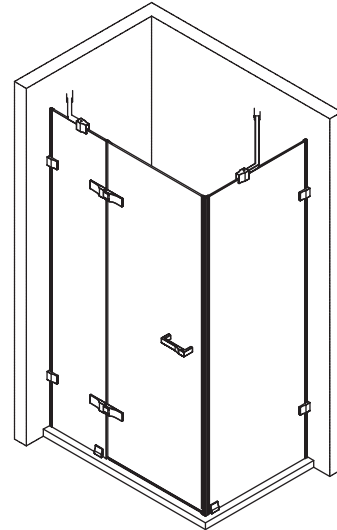

Features

- Multiple laminated glass designs and CleanCoat
- 8 mm thick tempered glass
- Tempered glass ensures maximum safety and durability
- Hinged passed test open-close at 200,000 times
- 30-degree hinge automatic homing feature.
- Frameless glass shower enclosure
- Stainless steel handle modern style, anti-corrosion and rusty
- Can open the door inside and outside, two-way choices and meet different space.
- Can choose to open the door (left or right hand door open for K-36950T only)
- Can be customized non standard (For K-36950T only)

L-SHAPE HINGED ONE DOOR

K-36950X ALSO K-36950T

Codes/Standards Applicable

Specified model meets or exceeds the following:

- ANSI Z97.1
- ASTM B221-00
- BS EN 12150-2
- BS EN 14428
- GB 5237.2
- GB 15763.2
- QB 2584

Recommended Accessories			
K-17232X	Shower Tower, height 1830 mm	<input type="checkbox"/> 0	
K-17233X	Shower Tower, height 1000 mm	<input type="checkbox"/> 0	

Product Specification:

Pivot shower door shall have 8 mm thick tempered glass and multiple laminate glass designs and CleanCoat. Product shall have tempered glass ensures maximum safety and durability. Product shall have hinges passed test open-close at 200,000 times. Product shall have 30-degree hinge automatic homing feature. Product can open the door inside and outside, two-way choices and meet different space. Product shall include stainless steel handle modern style, anti-corrosion and rusty. Product can choose to open the door (left or right hand door open for K-36950T only). Product can be customized non standard (For K-36950T only). Product shall be Kohler Model K-____-____-_____.

Technical Information

Fixture:	
Weight	71.5 kg

Dimensions are approximate.
Unit: mm.

Installation Notes

Install this product according to the installation guide.
Width more than 1500 mm the fixed glass need to add glass support rod.